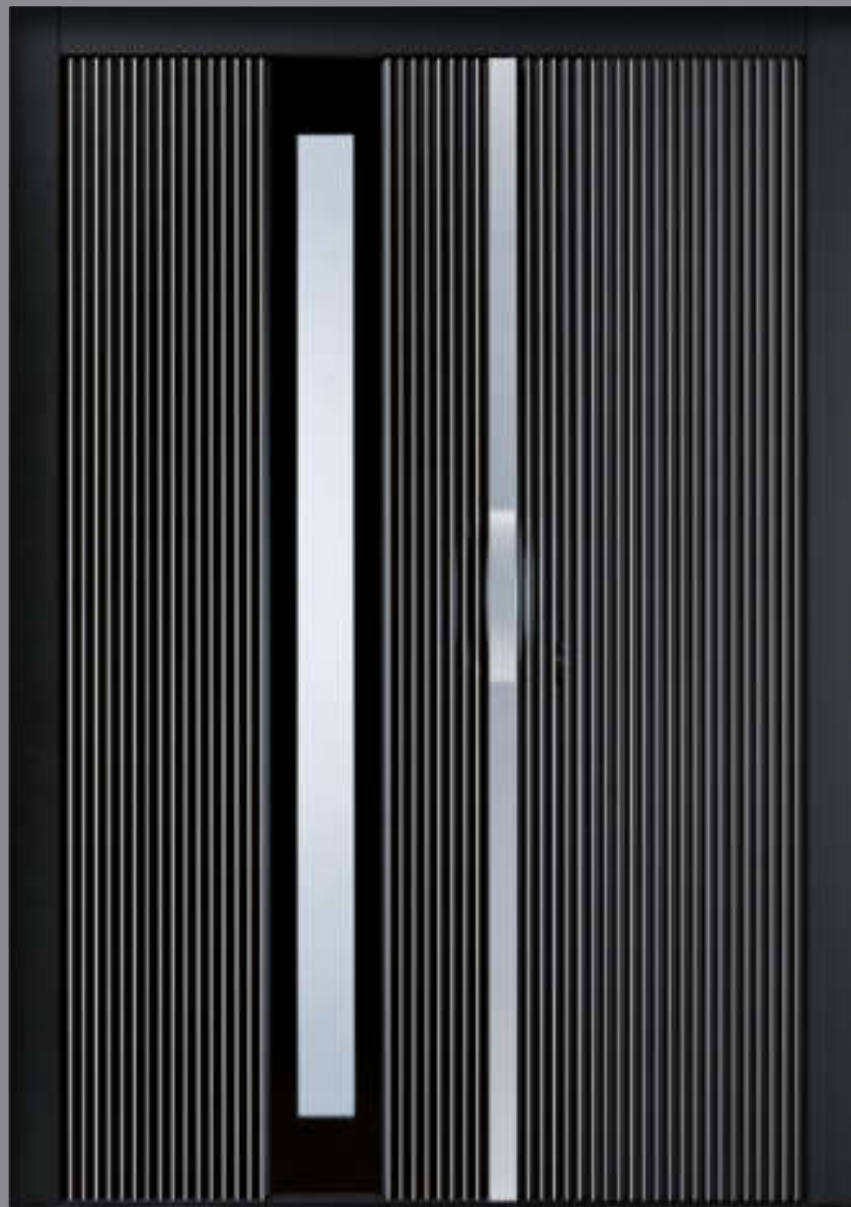

Klassik.
AUFREGEND UND
ELEGANT.

CHICAGO LAKEVIEW
zweiflügelig
RAL 9005
Vorsatzglas Parsol grau / U_b: 0,71